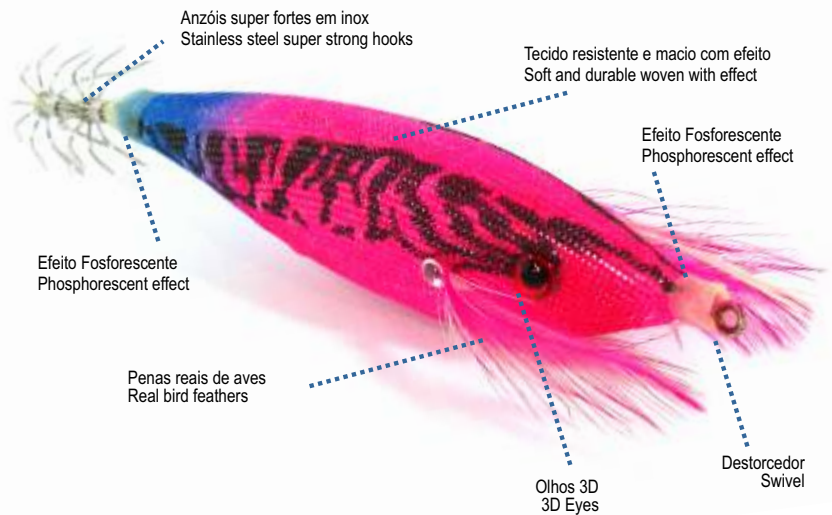

NBS

DREAM OF FISHING

AMOSTRAS PALHAÇOS SQUID JIGS

LULLA

EGIPOWER®

R LULLA1 **↔** 2,5' / 8 CM **GR** 14 **T** SQUID JIG **C** X26 - X45 - X46 - X347 - X48 - X49 - X51 - X52 - X53 - X56

Lift up 5kg

SERIES
Power Baits
DANSEL